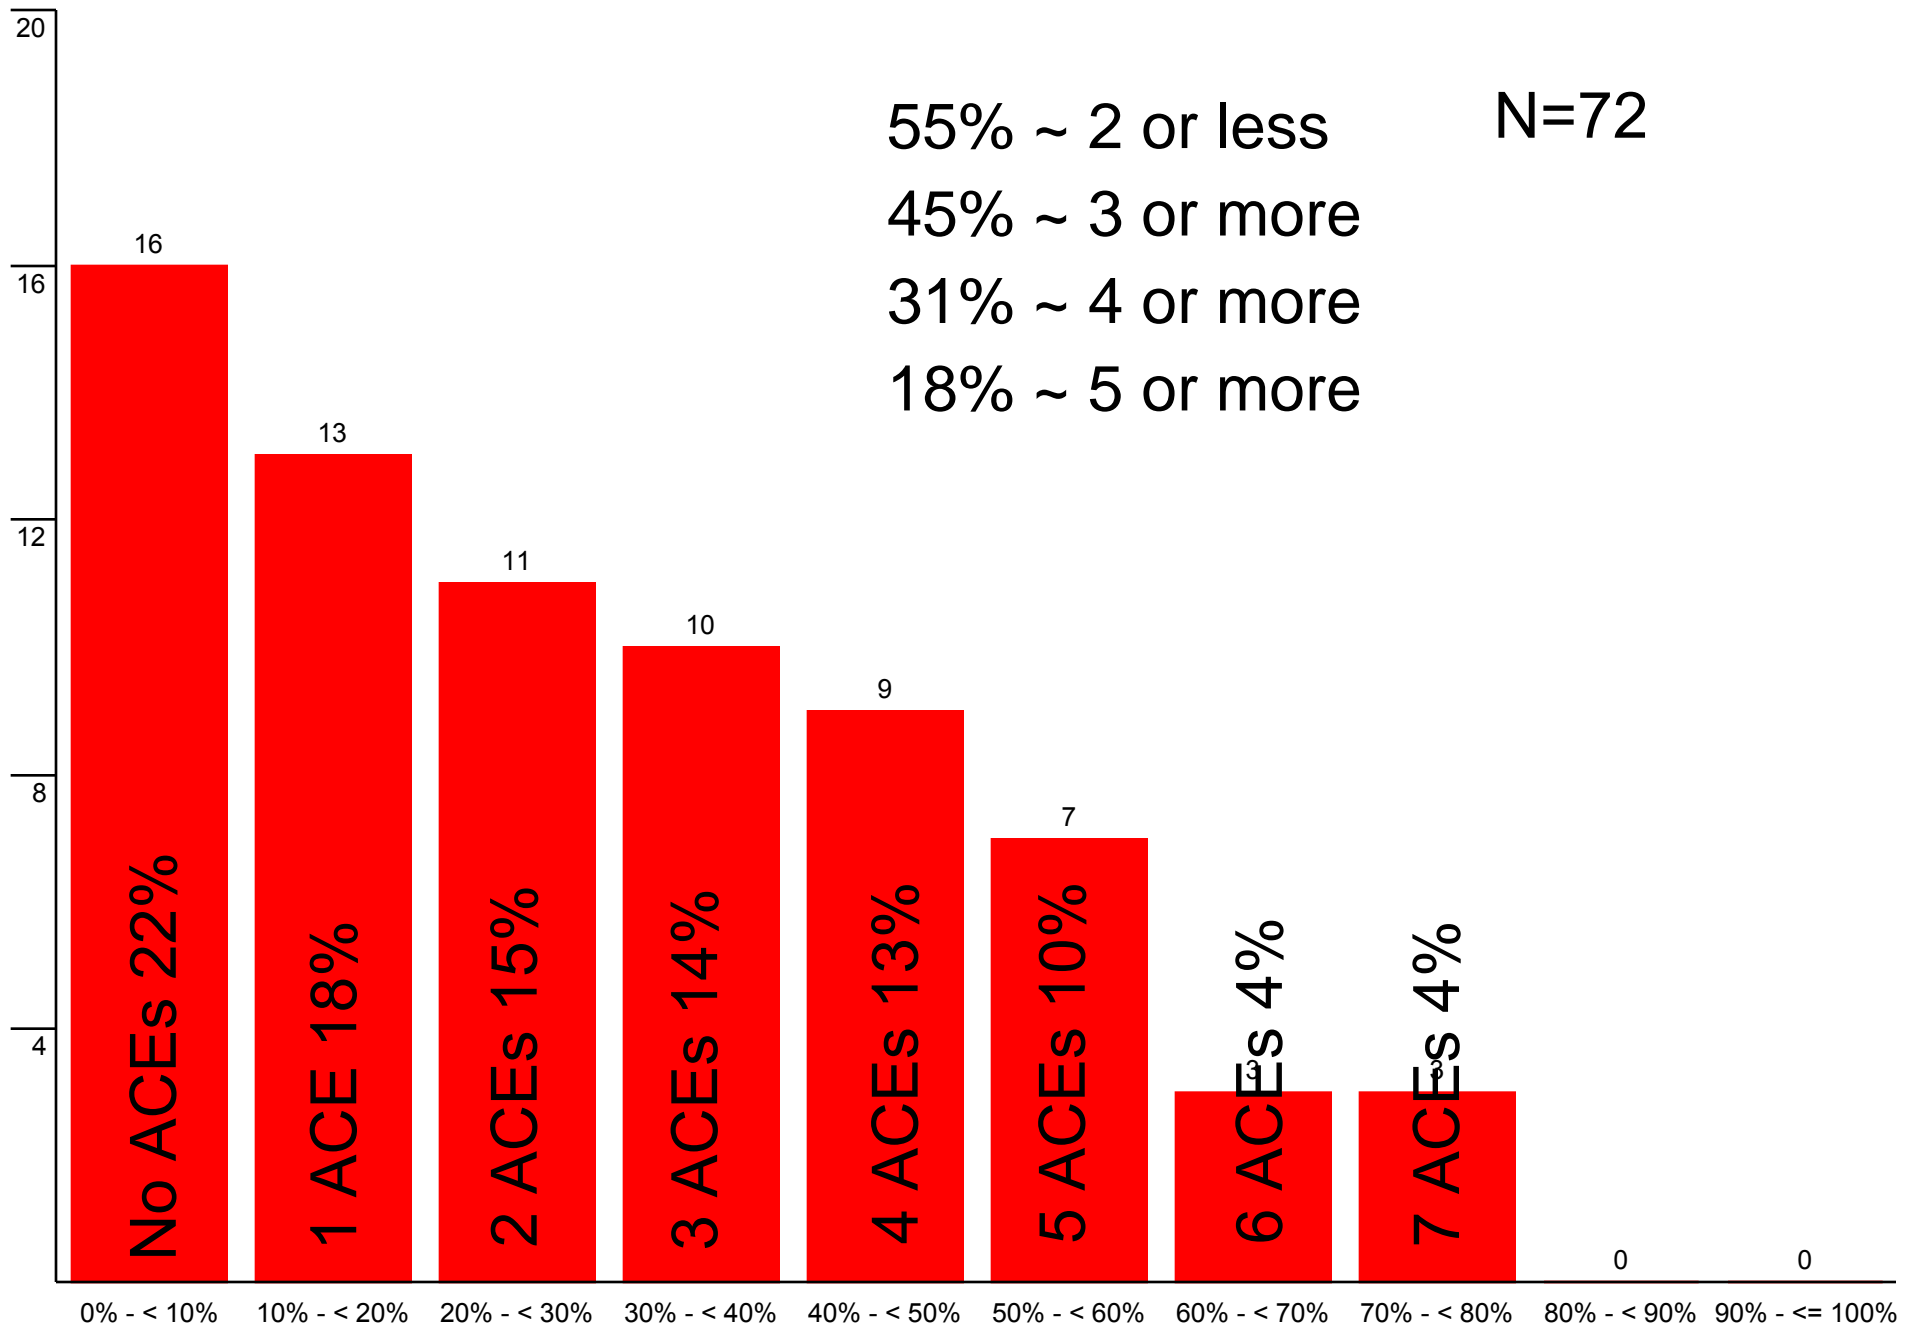

High Score: 70.0% Low Score: 0.0% Median: 20.0% Mean: 24.3%

ACEs Too High at La Pine High?